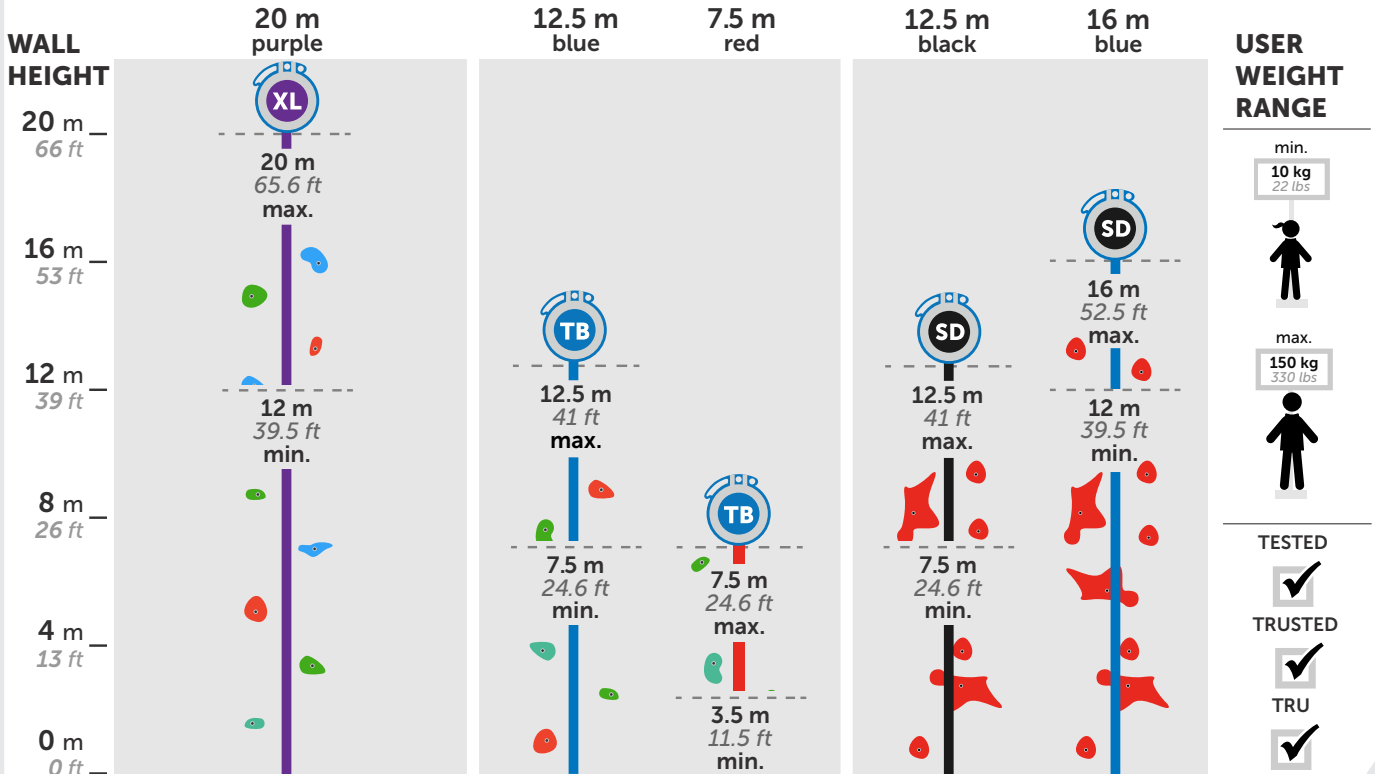

TRUBLUE GUIDE

CHOOSE THE TRUBLUE FOR YOU

EVERYDAY CLIMBING

SPEED CLIMBING

TRUBLUE XL

TRUBLUE

TRUBLUE SPEED

webbing options

mounting is measured from nozzle to ground

USER WEIGHT RANGE

- TESTED
- TRUSTED
- TRU

CONNECTORS TO CONSIDER

GYM & REC

Climbing Walls

Triple Action Carabiner

- Steel Standard
- Aluminum Highly Corrosive Environments

FUN CLIMBS

Amusement Climbs

Anti-Release Connectors

Self Belay Belay Mate

ADVENTURE

Aerial Adventure

Swivel S

Dual Connection Continuous Belay