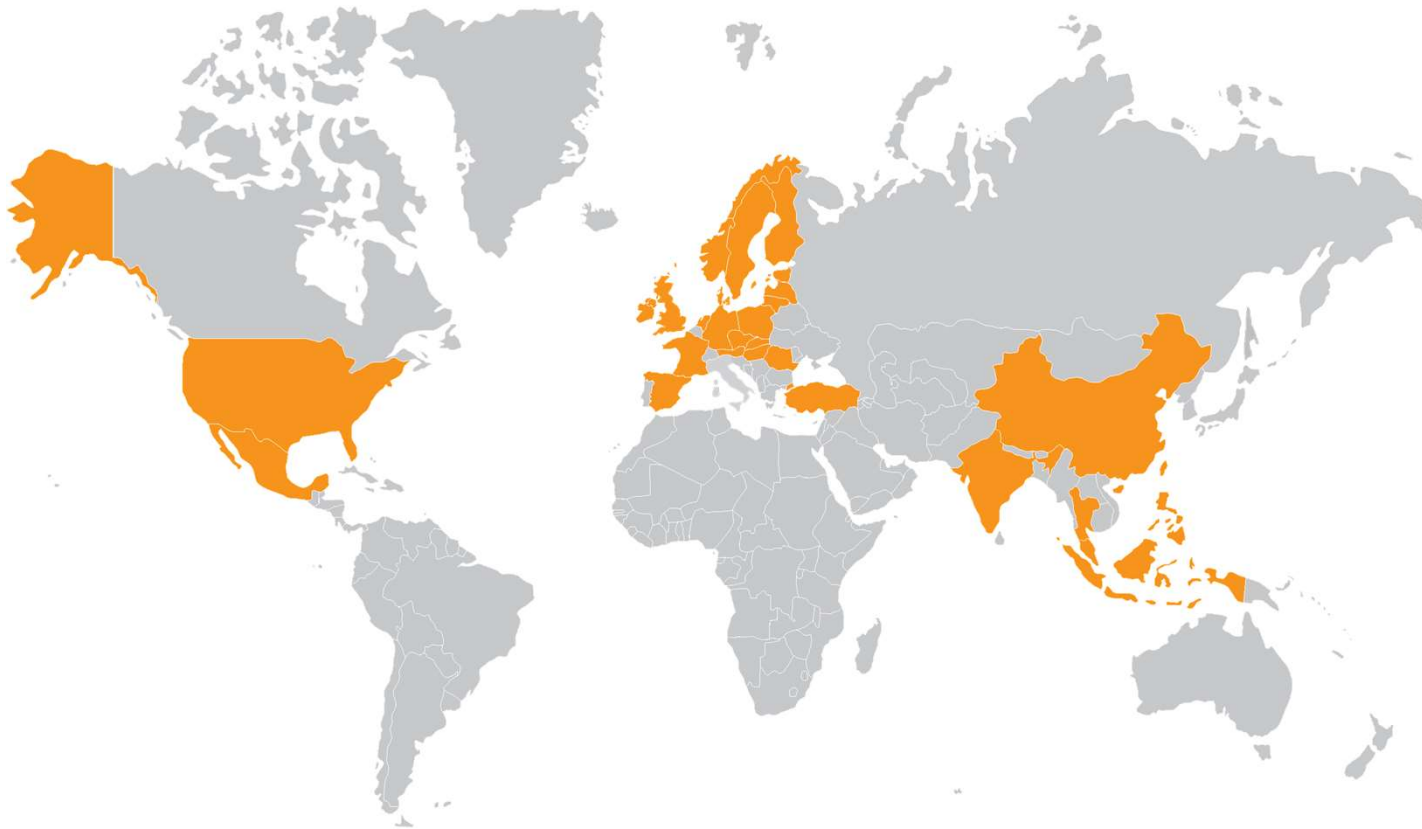

Our team act based on your needs and challenges.

Part of Bufab Group

– with a solutionist team close to you

Founded
1977

Turnover
750
MEURO

1850
employees

600
salespeople

>60
locations in
28
countries

Listed on
NASDAQ
Stockholm

Supply to
69
countries

5
in-house
production sites

Our promise to our customers